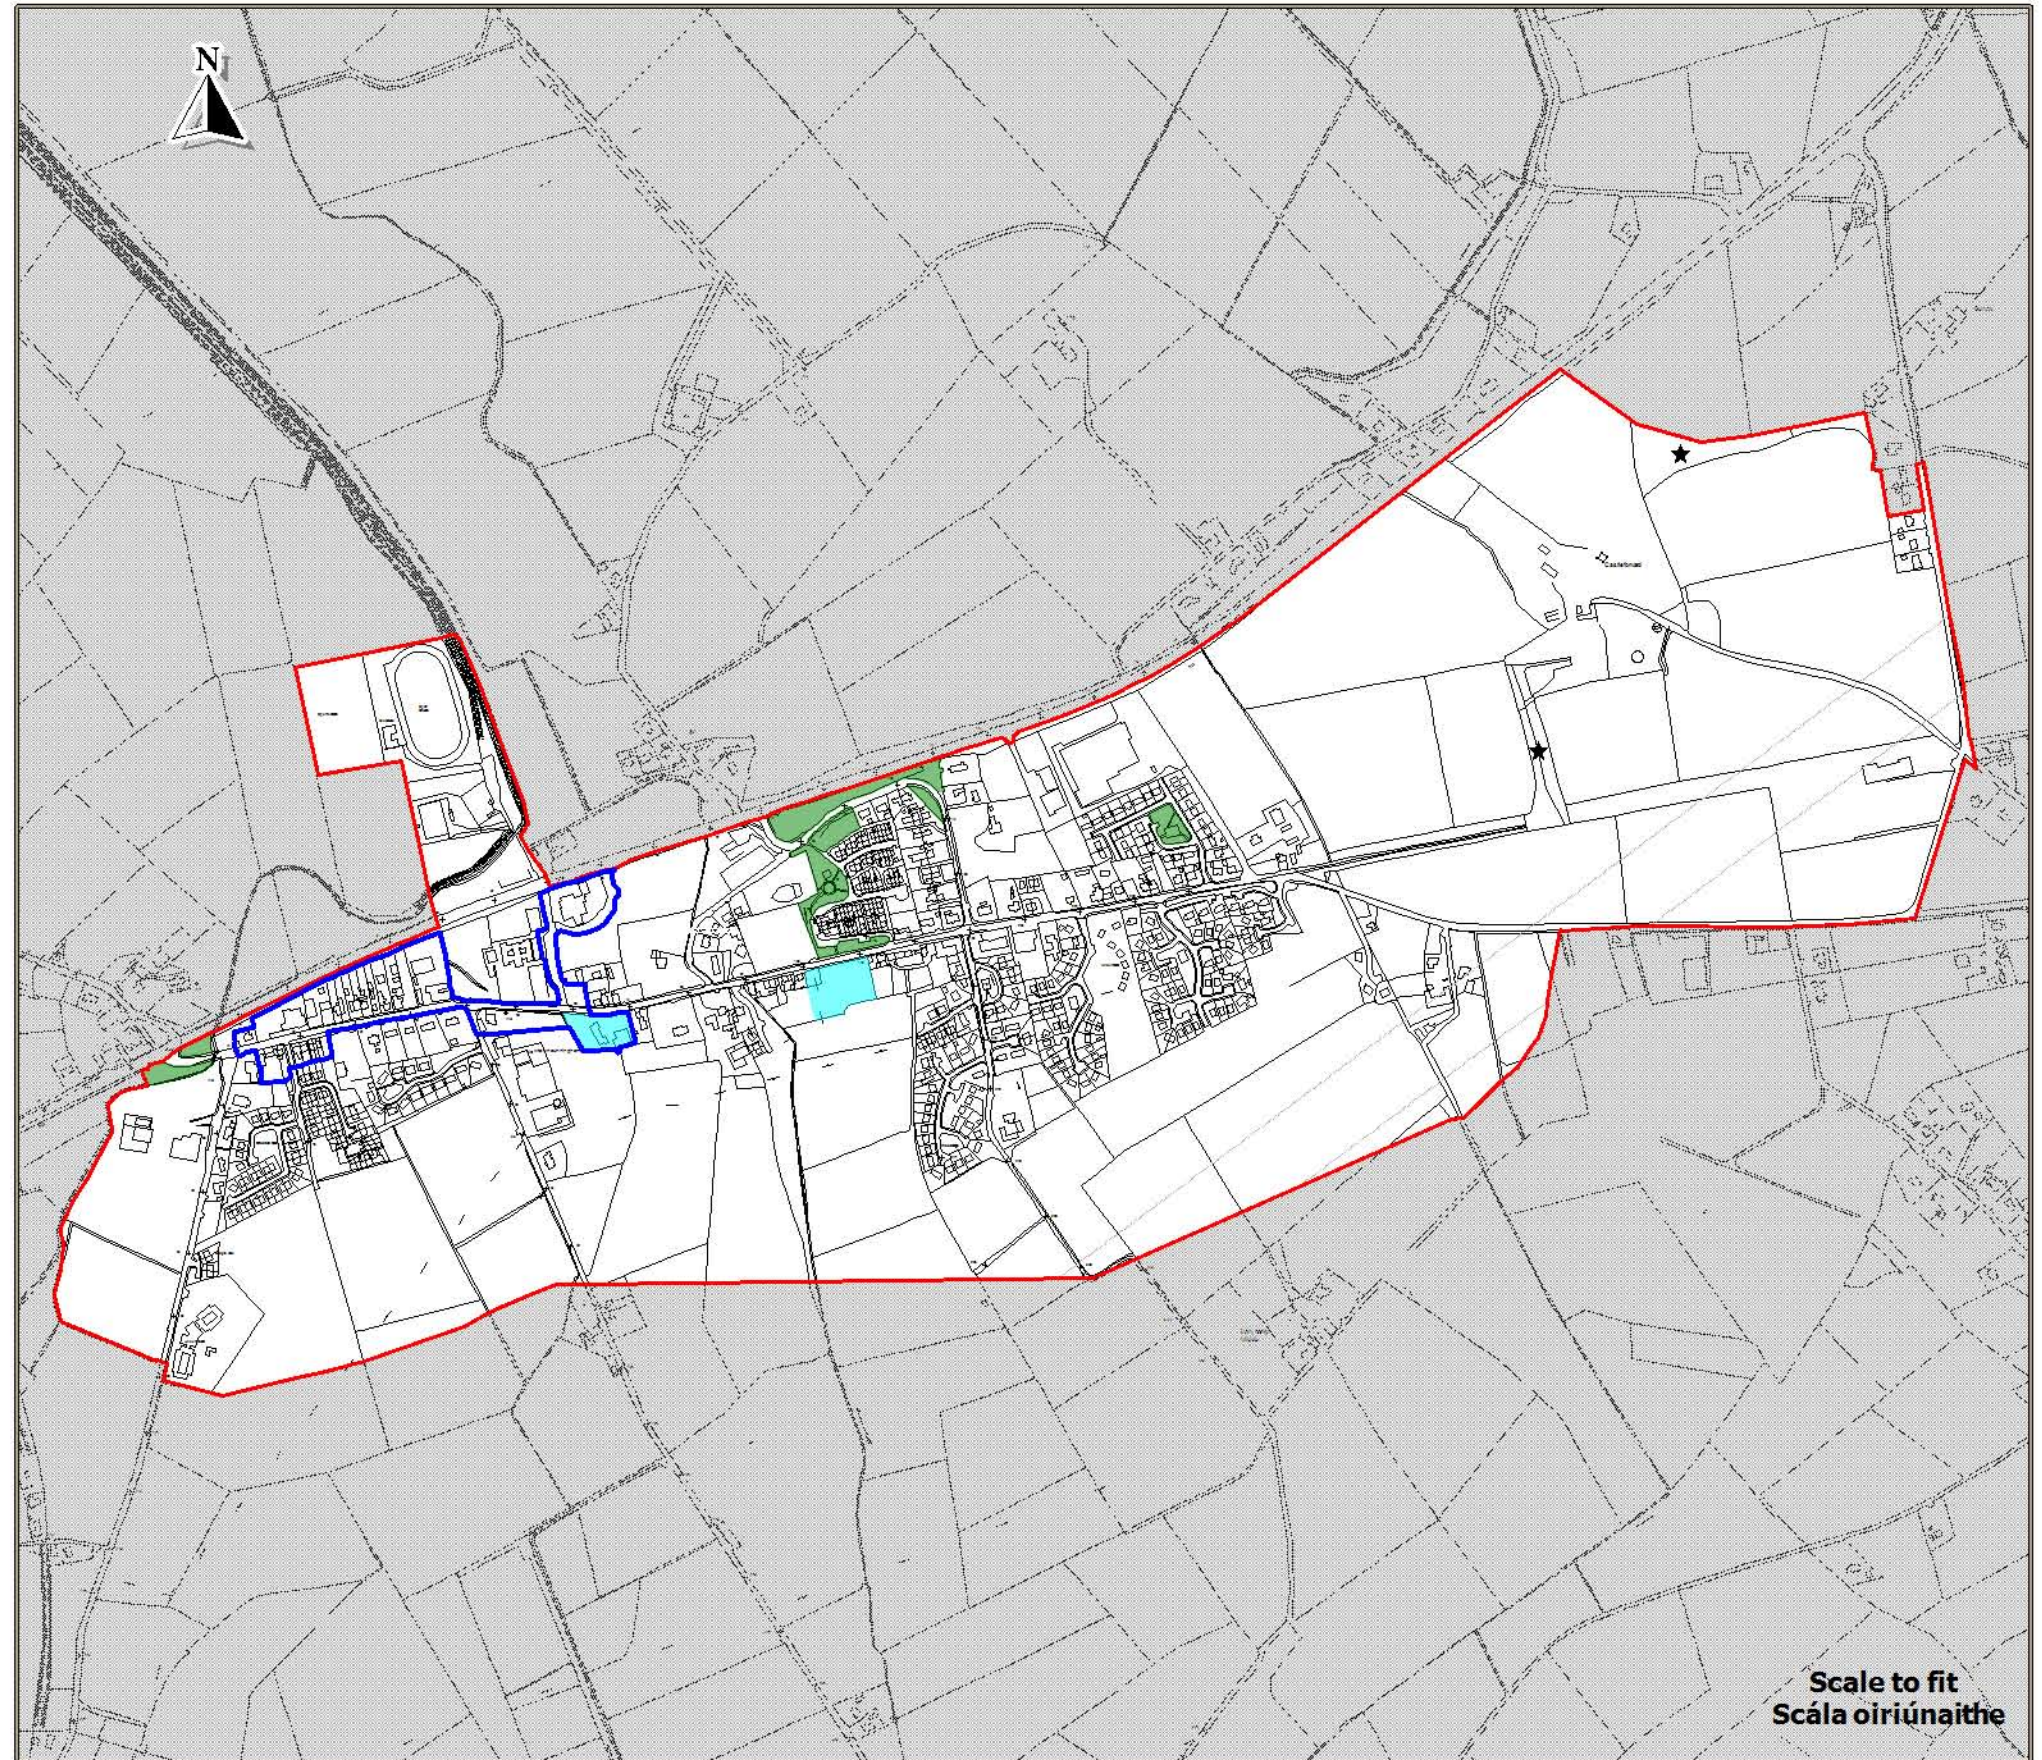

**Draft County Donegal
Development Plan
2018 - 2024**

**Dréacht Plean Forbartha
Contae Dhún na nGall
2018 - 2024**

**Layer 3 - Map 15.53
Sraith 3 - Léarscáil 15.53**

**Newtowncunningham
An Baile Nua**

**Settlement Framework
Creat Lonnaíochta**

-  Settlement Envelopes
Imchlúdaigh Lonnaíochta
-  Town Centre
Lár an Bhaile
-  Opportunity Site
Suíomh Deise
-  Amenity Areas
Limistéir Thaitneamhachta

Ordnance Survey Ireland data reproduced under OSI Licence Number 2017/02/CCMA/Donegal County Council. Unauthorised reproduction infringes Ordnance Survey Ireland and Government of Ireland copyright. Ordnance Survey Ireland, 2017. Donegal County Council, 2017.

To be read in conjunction with relevant accompanying text contained in the front section of this appendix as well as other relevant objectives & policies of the CDP.
Le Léamh i gcomhar leis an téacs ábhartha tionlacain atá chun tosaigh sa chuid seo den aguisín chomh maith le cuspóir agus beartaí ábhartha eile sa PFC.